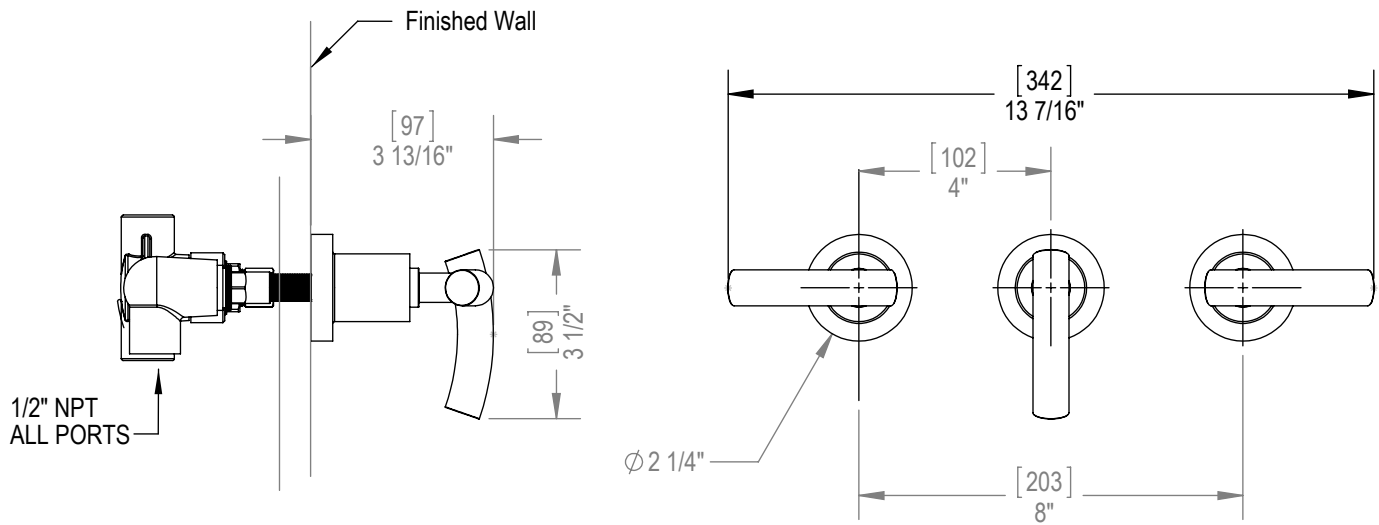

2AHOL
Three Valve Tub Filler with Diverter
MODEL NUMBER : 2AHOL-XX-XX

Critical Dimensions